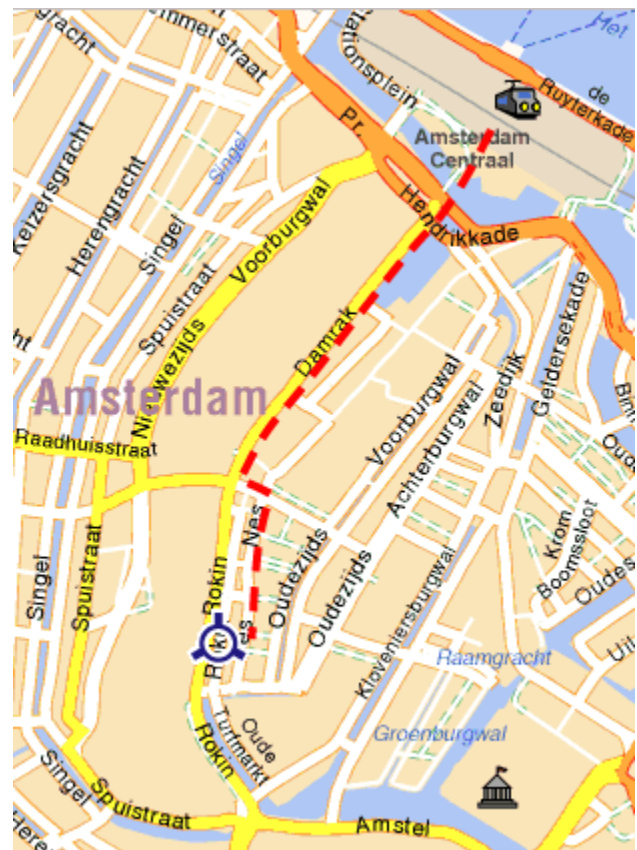

By foot

From Central Station it is a 15 minute walk to the Comedy Theatre in the Nes. Walk across the square at the Station towards the Damrak, and walk straight on till you reach Dam Square. On Dam Square you will find the Nes on your left side (close to Krasnapolsky hotel). Follow the Nes down for about 250 metres and there you will find the Comedy Theatre, Nes 110.

[map]